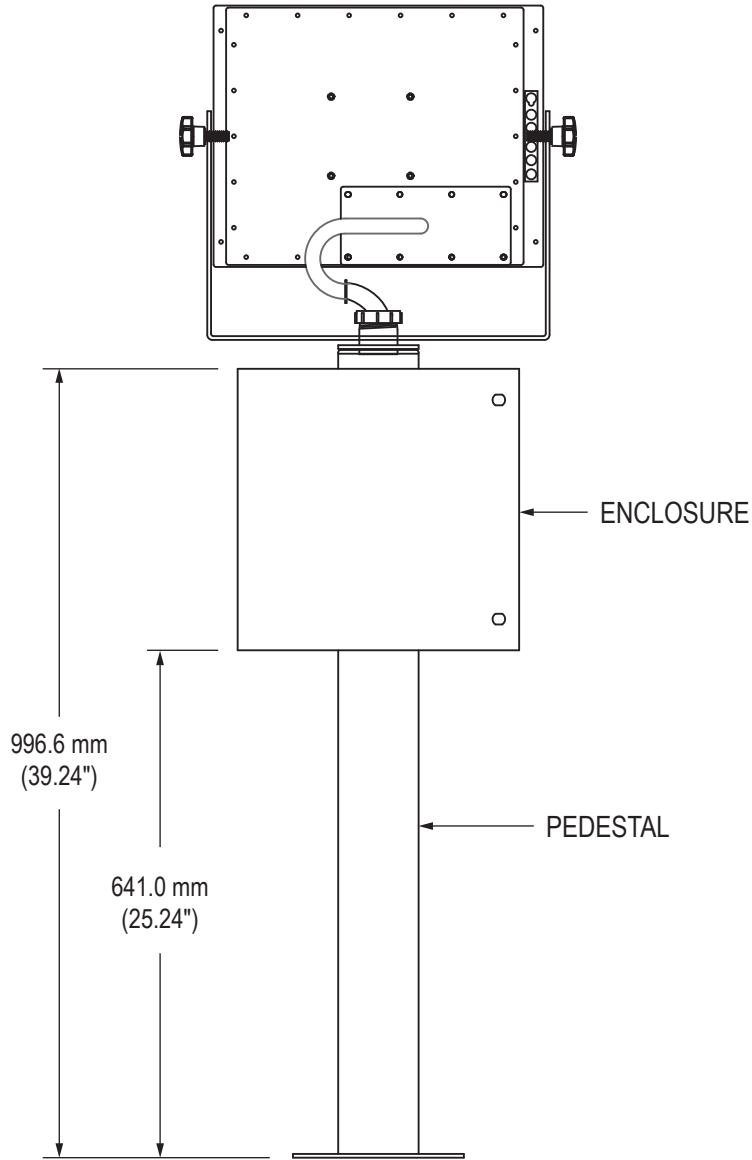

Top View

Rear View

Inside View of Access Door

Inside View of Enclosure

Close-up of Access Door (showing Mounting Bracket measurements)

WALL MOUNTING BRACKET

Front View of Enclosure

Side View

Rear View

MOUNTED ON PED4X4

Rear View

Side View