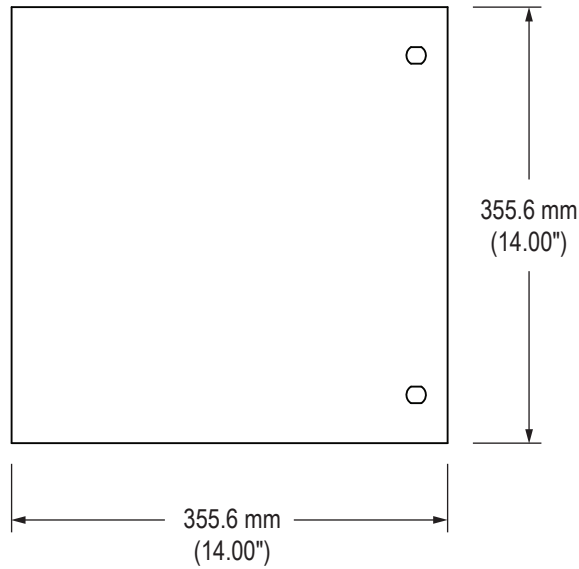

Top View

Rear View

Inside View of Access Door

Inside View of Enclosure

Close-up of Access Door (showing Mounting Bracket measurements)

WALL MOUNTING BRACKET

Front View of Enclosure

Side View

Rear View

MOUNTED ON PED4X4

Rear View

Side View