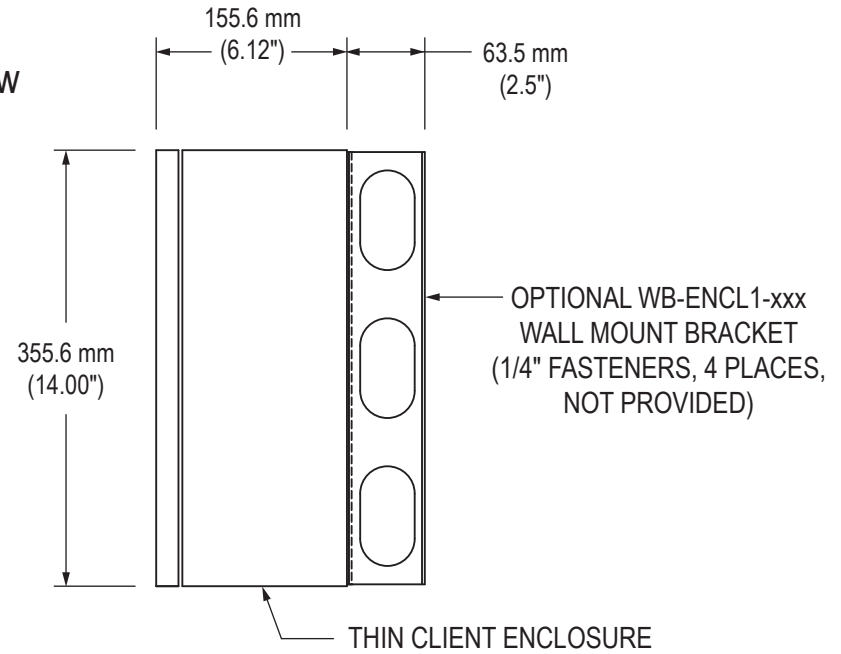

Top View

Rear View

Inside View of Access Door

Inside View of Enclosure

Close-up of Access Door (showing Mounting Bracket measurements)

WALL MOUNTING BRACKET

Front View of Enclosure

Side View

Rear View

MOUNTED ON PED4X4

Rear View

Side View