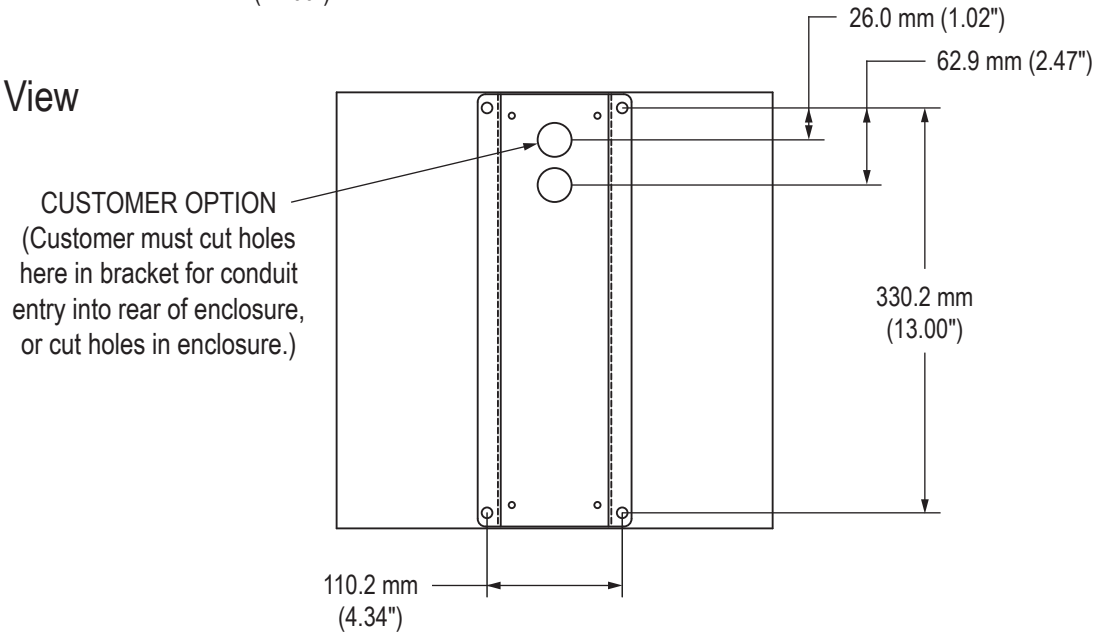

Top View

Rear View

Inside View of Access Door

Inside View of Enclosure

Close-up of Access Door (showing Mounting Bracket measurements)

WALL MOUNTING BRACKET

Front View of Enclosure

Side View

Rear View

MOUNTED ON PED4X4

Rear View

Side View