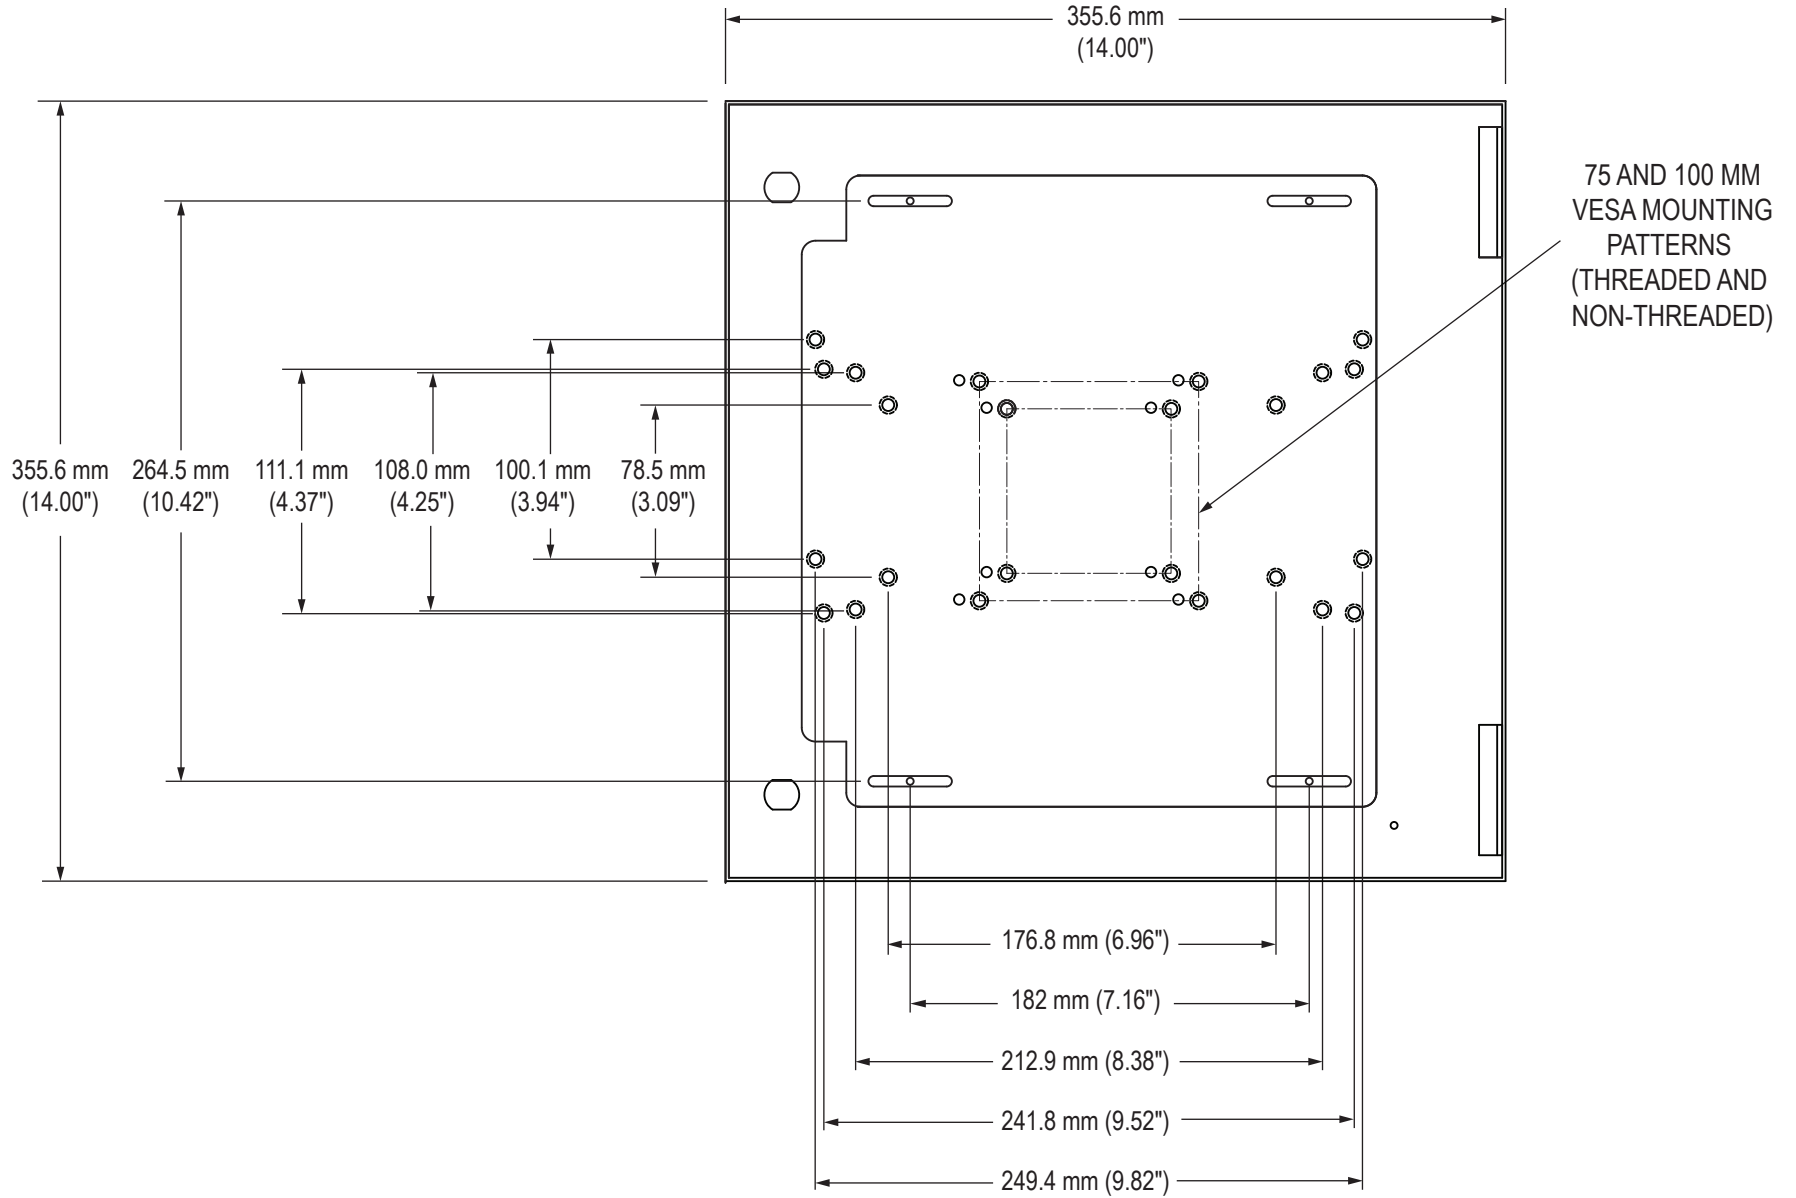

Top View

Rear View

Inside View of Access Door

Inside View of Enclosure

Close-up of Access Door (showing Mounting Bracket measurements)

WALL MOUNTING BRACKET

Front View of Enclosure

Side View

Rear View

MOUNTED ON PED4X4

Rear View

Side View