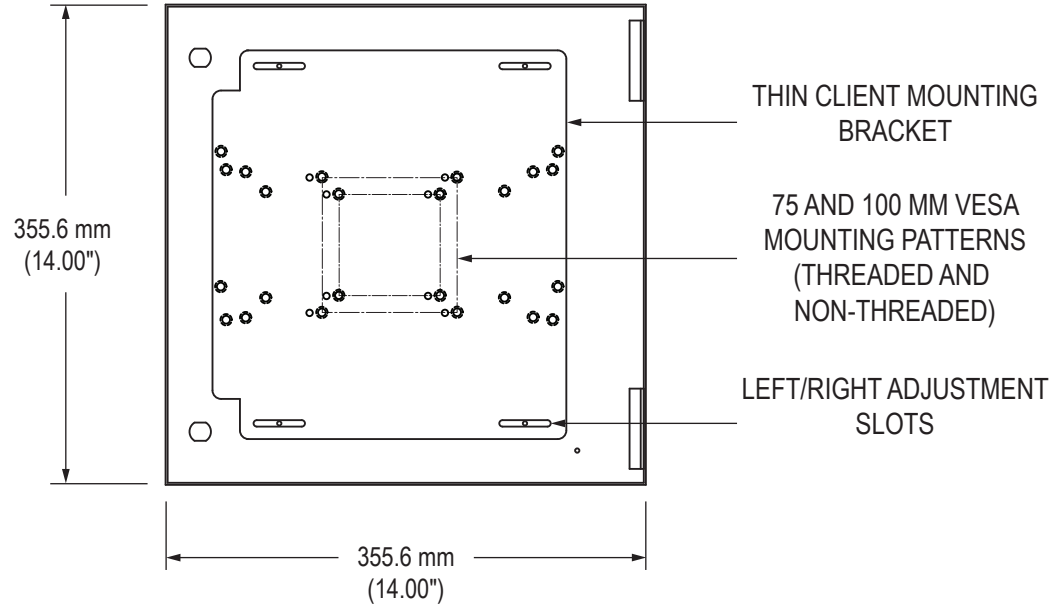

Top View

Rear View

Inside View of Access Door

Inside View of Enclosure

Close-up of Access Door (showing Mounting Bracket measurements)

WALL MOUNTING BRACKET

Front View of Enclosure

Side View

Rear View

MOUNTED ON PED4X4

Rear View

Side View