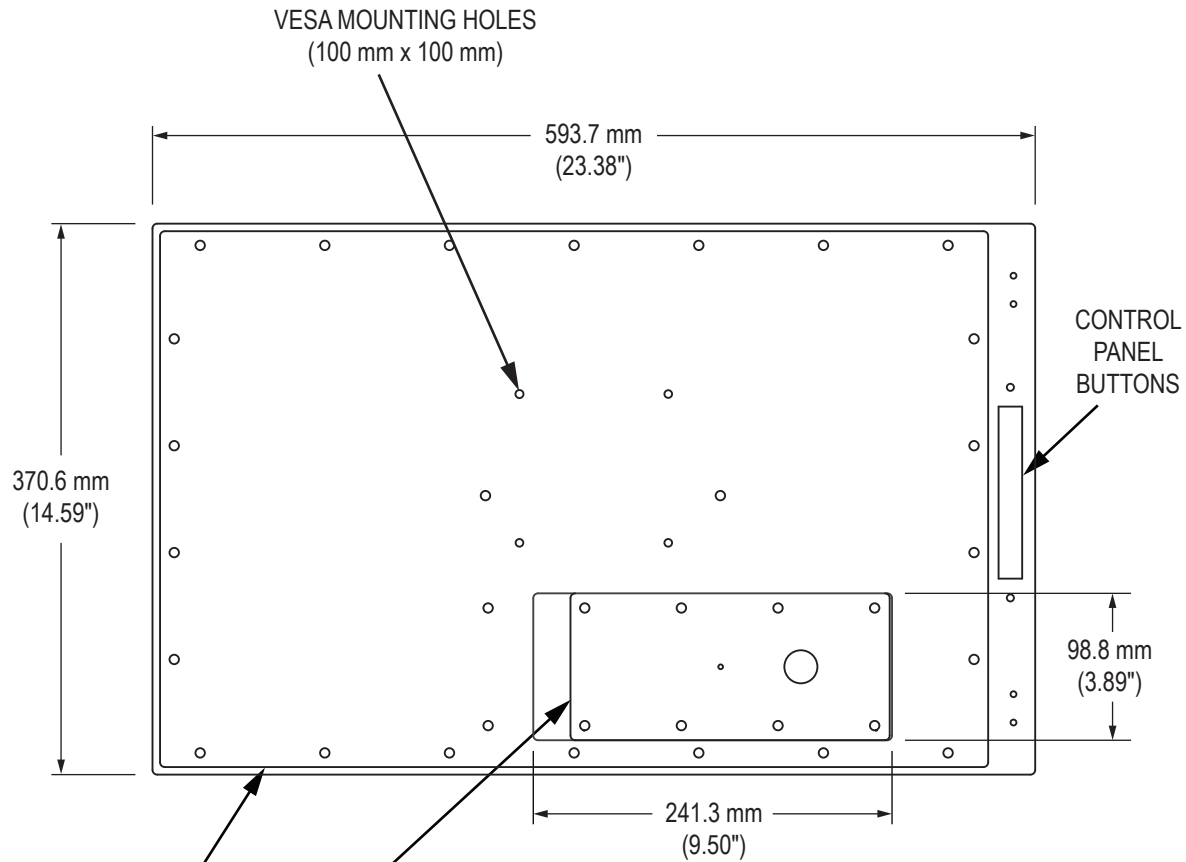

Front View

Side View

Rear View

- REAR PANEL
- CABLE ENTRY (4 Models):
 NEMA 2, 12/4, or 12/4/4X Compression Gland
 NEMA 12/4 or 12/4/4X Conduit Cable Exit
 NEMA 12/4 or 12/4/4X PermaGland
 NEMA 12/4 or 12/4/4X Cover Plate with Pilot Hole