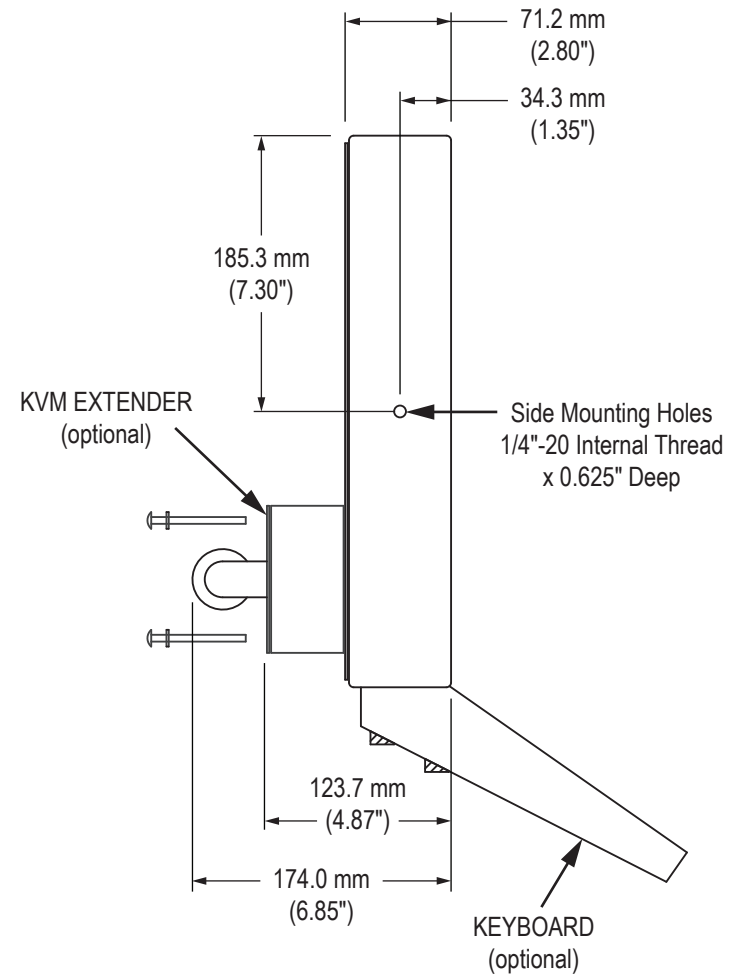

Front View

Side View

Rear View

- REAR PANEL
- CABLE ENTRY (4 Models):
 NEMA 2, 12/4, or 12/4/4X Compression Gland
 NEMA 12/4 or 12/4/4X Conduit Cable Exit
 NEMA 12/4 or 12/4/4X PermaGland
 NEMA 12/4 or 12/4/4X Cover Plate with Pilot Hole