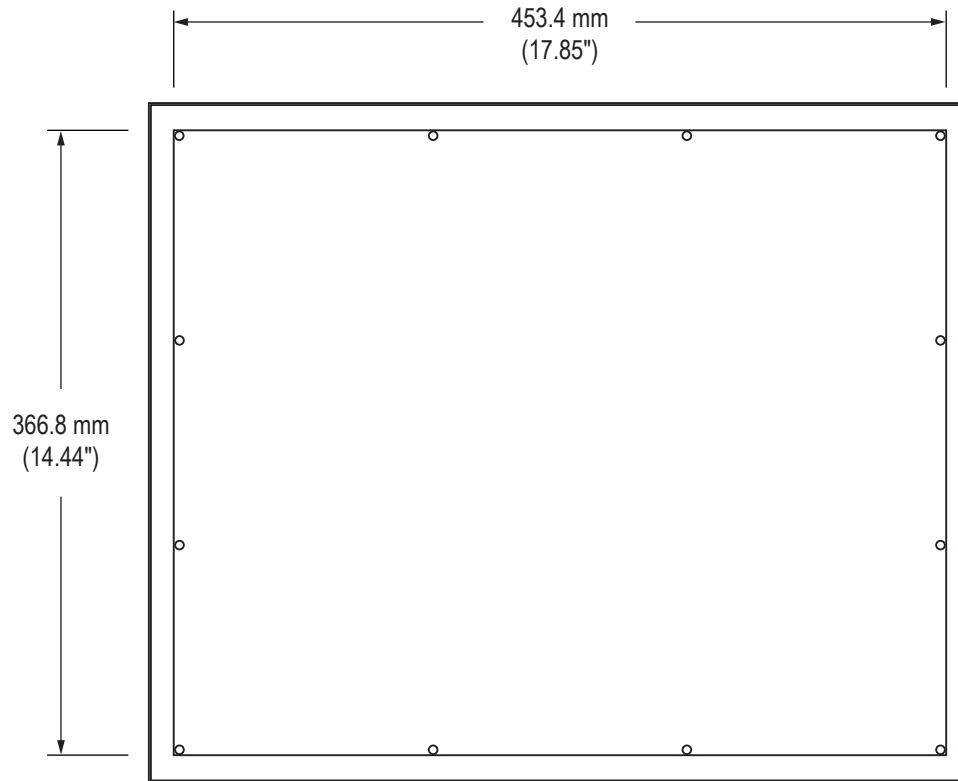

Front View

Side View

Rear View (showing Cutout Dimensions)

Bottom View

Cable Connections

Rear View

Bottom View

VB-20A Accessory Mounting Bracket

Rear View

Bottom View