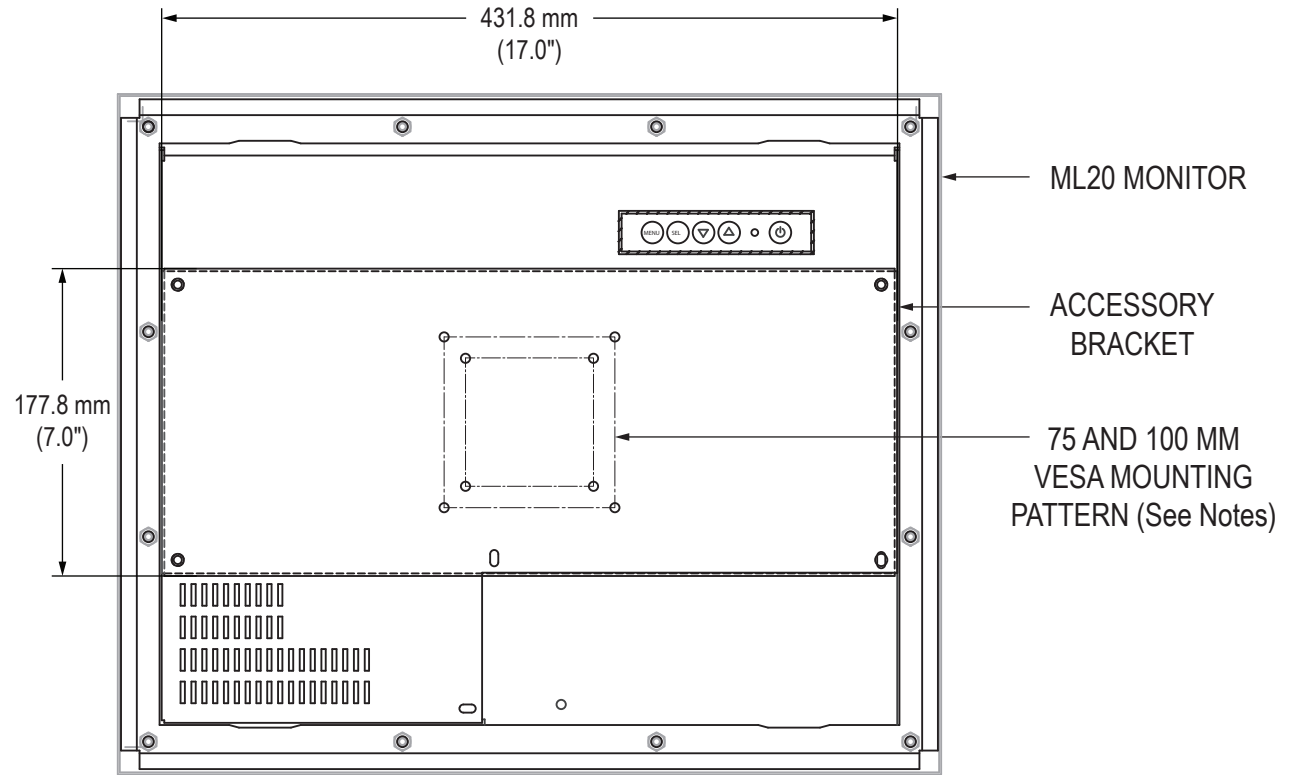

Front View

Side View

Rear View (showing Cutout Dimensions)

Bottom View

Cable Connections

Rear View

Bottom View

VB-20A Accessory Mounting Bracket

Rear View

Bottom View