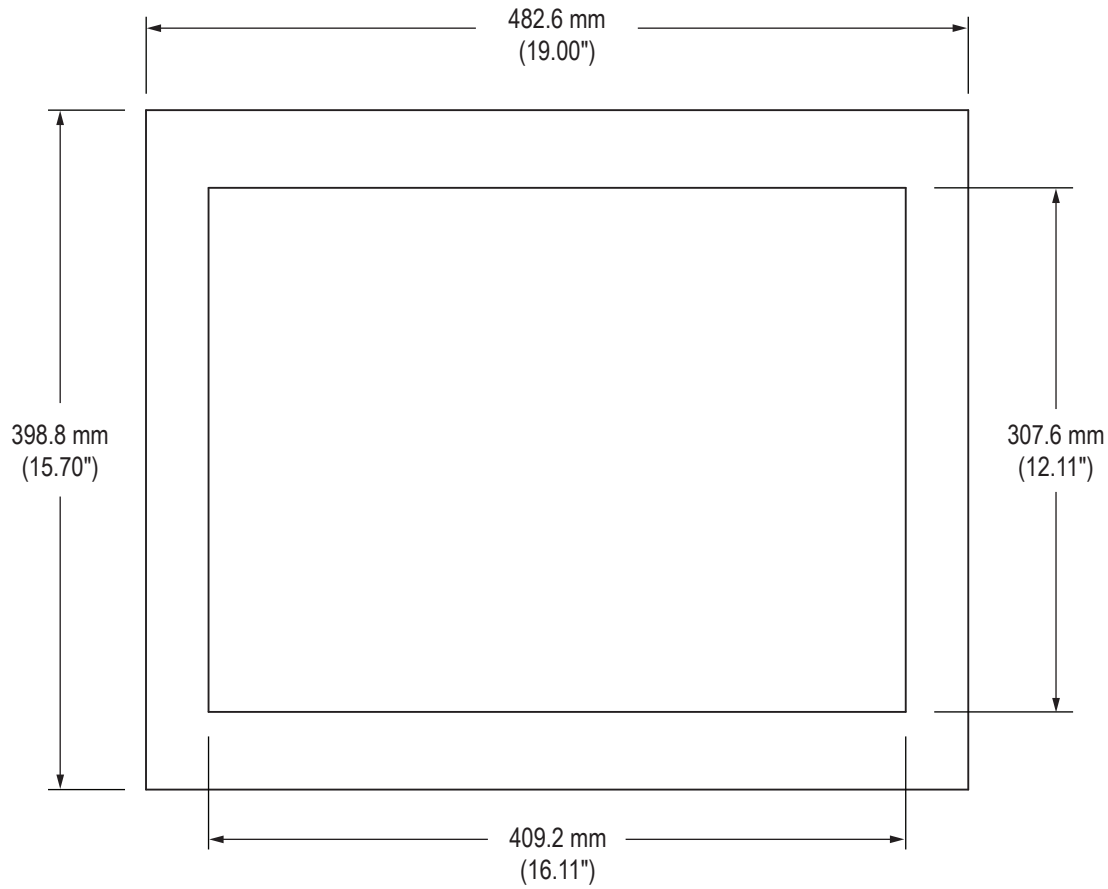

Front View

Side View

Rear View (showing Cutout Dimensions)

Bottom View

Cable Connections

Rear View

Bottom View

VB-20A Accessory Mounting Bracket

Rear View

Bottom View