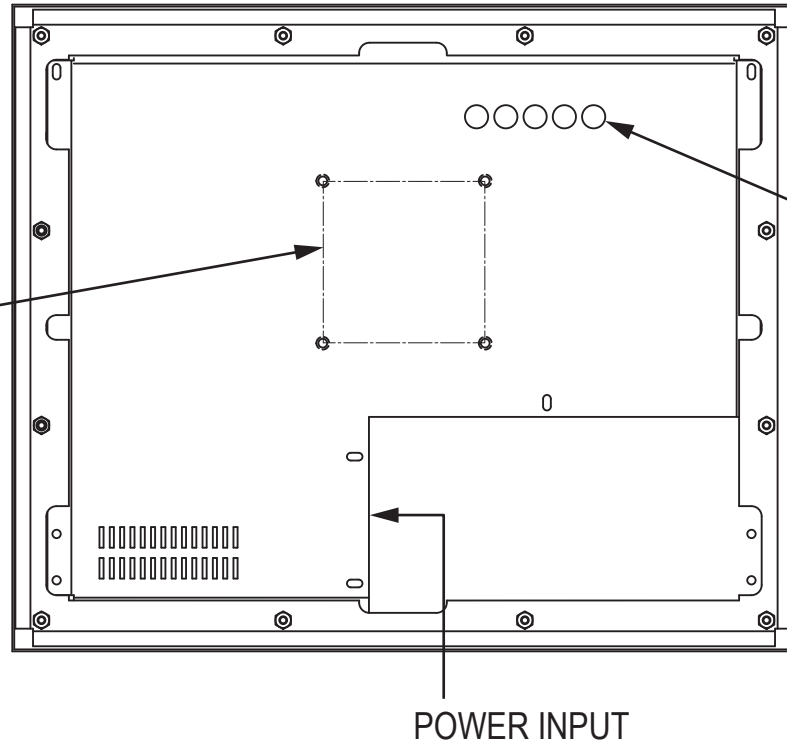

Front View

Side View

Rear View (showing Cutout Dimensions)

Bottom View

Cable Connections

Rear View

100 mm VESA
MOUNTING PATTERN
(M4 SCREWS PROVIDED,
16 mm MAXIMUM DEPTH
OF SCREW)

CONTROL PANEL
BUTTONS

Bottom View

VB-19E Accessory Mounting Bracket

Rear View

Bottom View