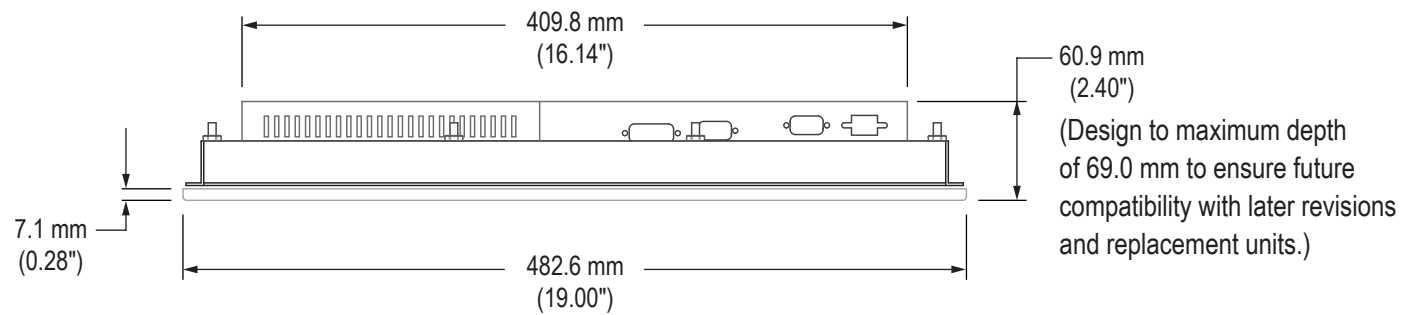

Front View

Side View

Rear View (showing Cutout Dimensions)

Bottom View

Cable Connections

Rear View

100 mm VESA
MOUNTING PATTERN
(M4 SCREWS PROVIDED,
16 mm MAXIMUM DEPTH
OF SCREW)

CONTROL PANEL
BUTTONS