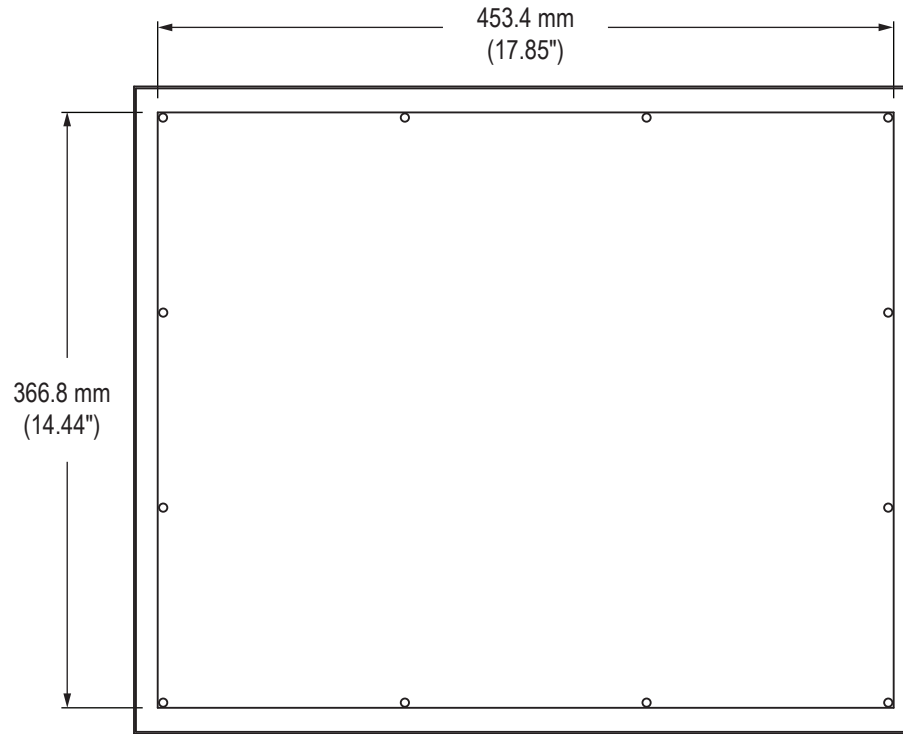

Front View

Side View

Rear View (showing Cutout Dimensions)

Bottom View

Cable Connections

Rear View

100 mm VESA
MOUNTING PATTERN
(M4 SCREWS PROVIDED,
16 mm MAXIMUM DEPTH
OF SCREW)

CONTROL PANEL
BUTTONS

Bottom View

VB-19E Accessory Mounting Bracket

Rear View

Bottom View