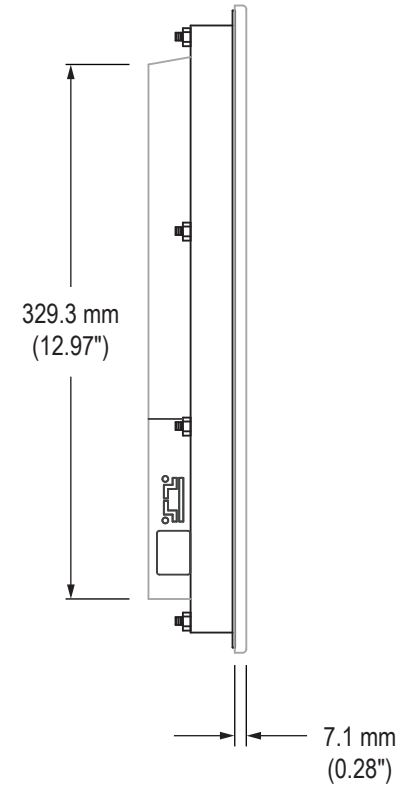

Front View

Side View

Rear View (showing Cutout Dimensions)

Bottom View

Cable Connections

Rear View

100 mm VESA
MOUNTING PATTERN
(M4 SCREWS PROVIDED,
16 mm MAXIMUM DEPTH
OF SCREW)

CONTROL PANEL
BUTTONS

Bottom View

VB-19E Accessory Mounting Bracket

Rear View

Bottom View