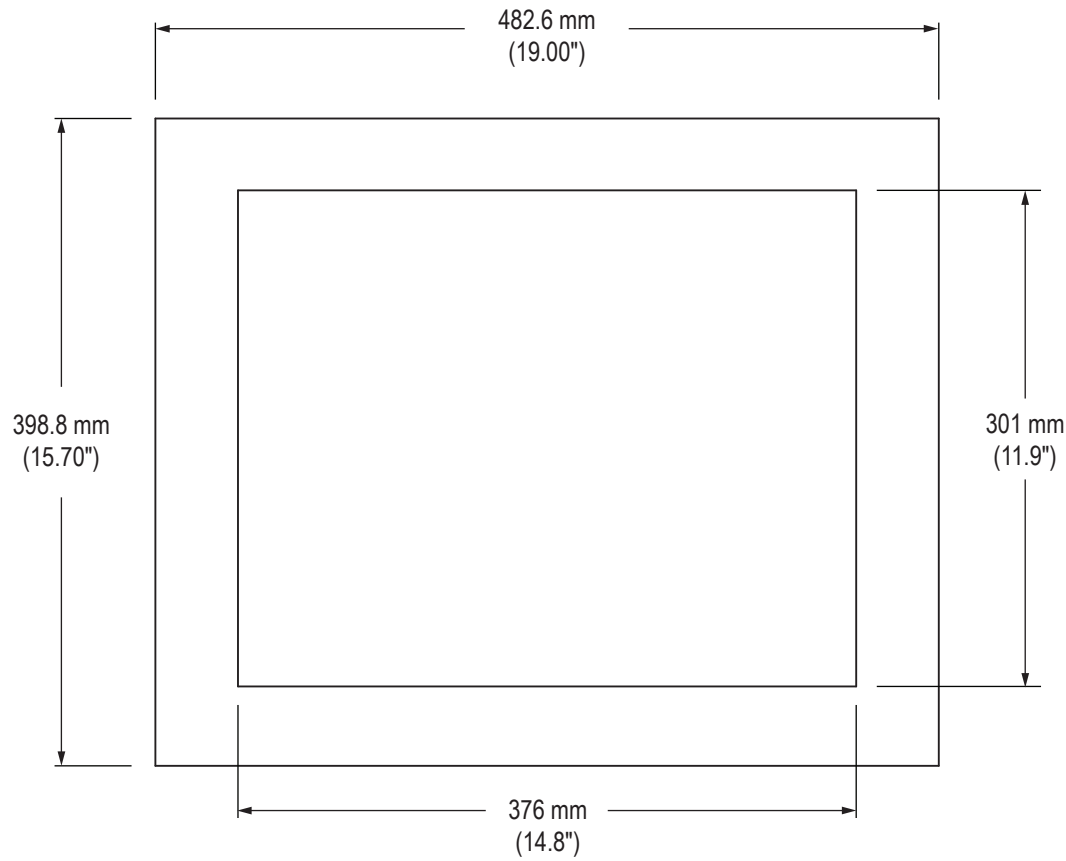

Front View

Side View

Rear View (showing Cutout Dimensions)

Bottom View

Cable Connections

Rear View

100 mm VESA
MOUNTING PATTERN
(M4 SCREWS PROVIDED,
16 mm MAXIMUM DEPTH
OF SCREW)

CONTROL PANEL
BUTTONS

Bottom View

VB-19E Accessory Mounting Bracket

Rear View

Bottom View