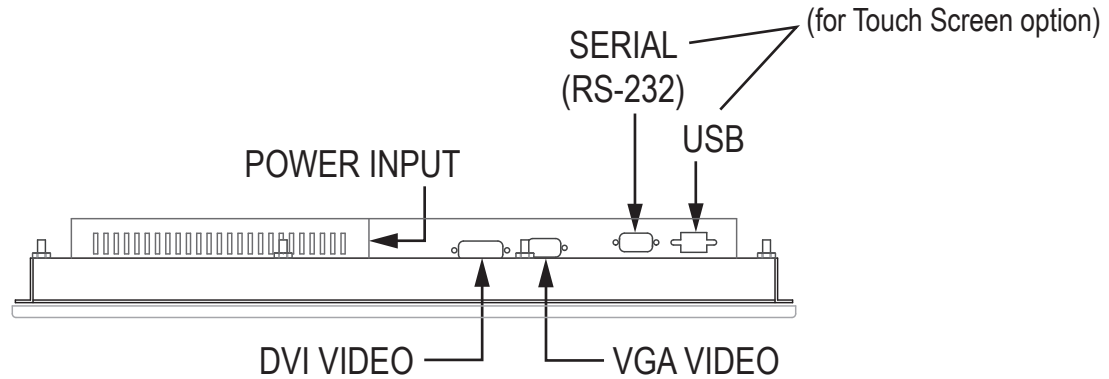

Bottom View