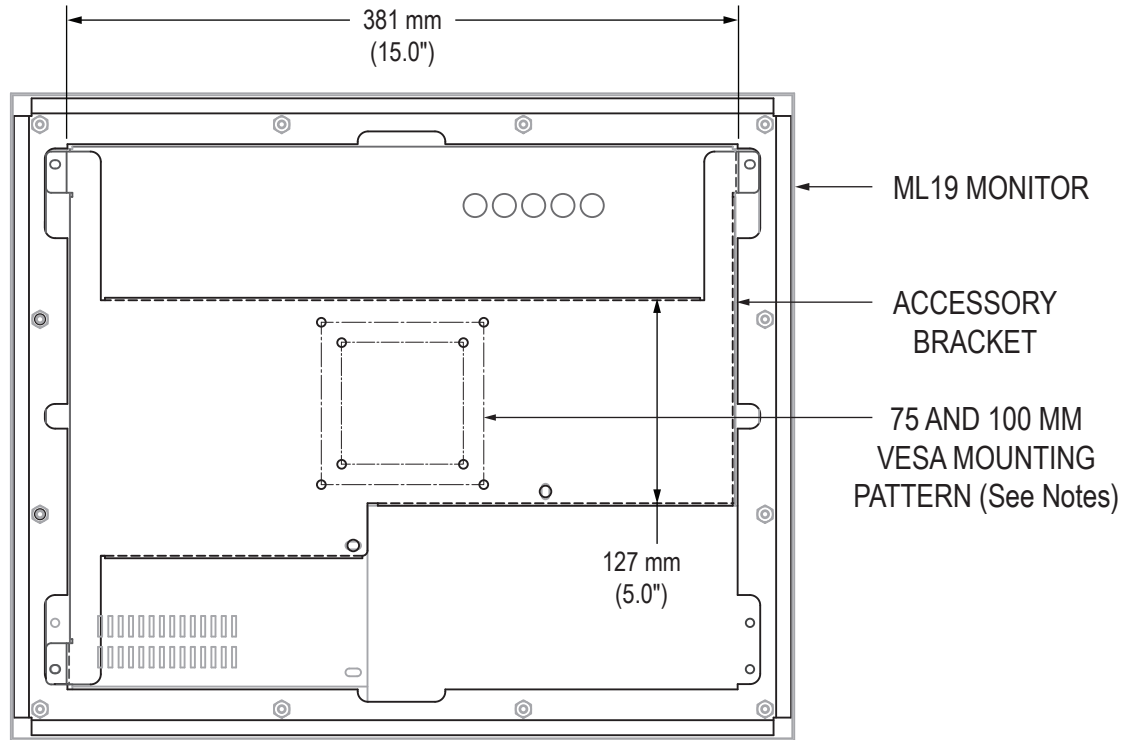

Front View

Side View

Rear View (showing Cutout Dimensions)

Bottom View

Cable Connections

Rear View

100 mm VESA
MOUNTING PATTERN
(M4 SCREWS PROVIDED,
16 mm MAXIMUM DEPTH
OF SCREW)

CONTROL PANEL
BUTTONS

Bottom View

VB-19E Accessory Mounting Bracket

Rear View

Bottom View