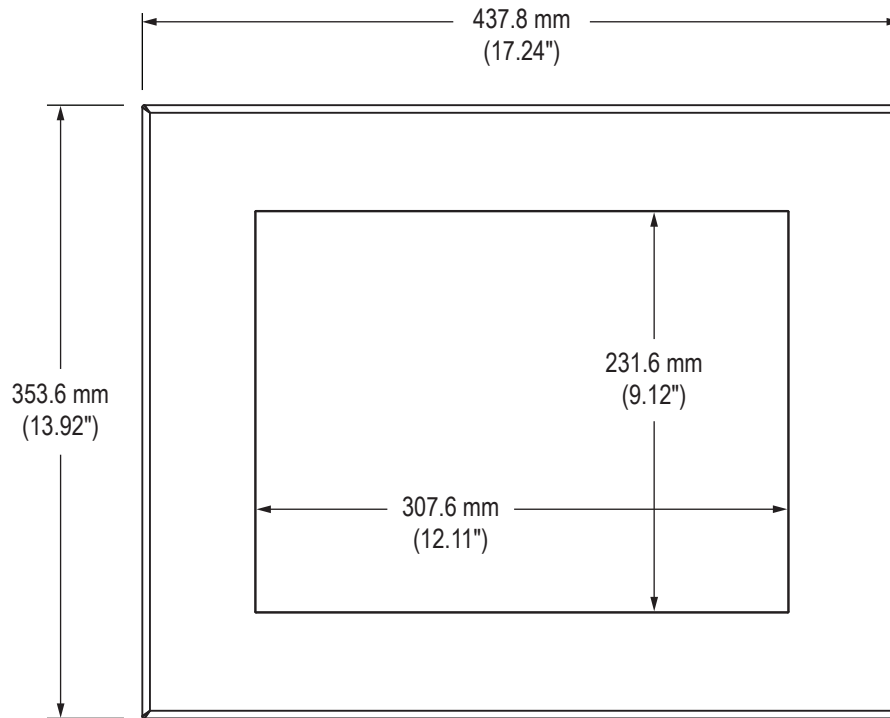

Front View

Side View

Rear View

Bottom View

Bottom View (showing Cable Connections)

Mounting Diagram

Cutout Dimensions

VB-1517-01 Accessory Mounting Bracket

Rear View

Bottom View