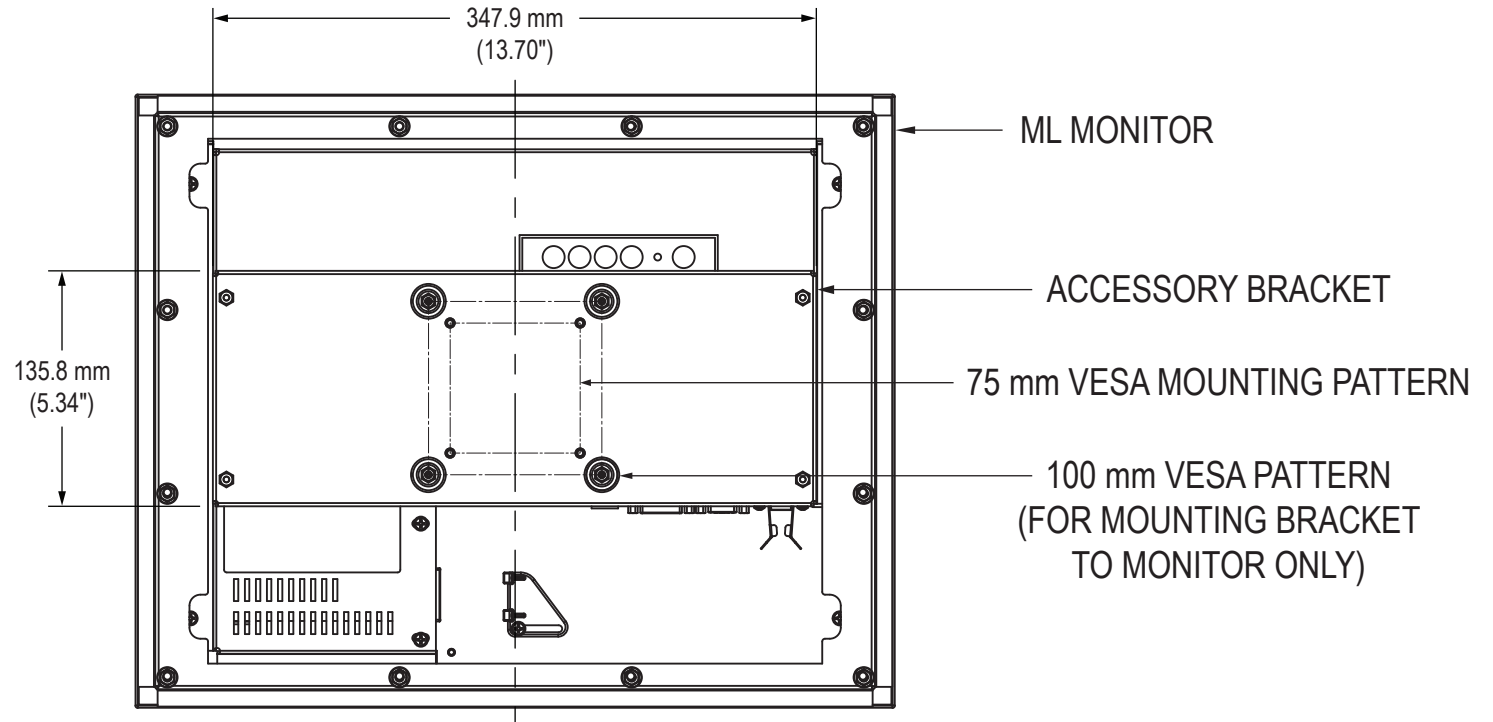

Front View

Side View

Rear View

Bottom View

Bottom View (showing Cable Connections)

Mounting Diagram

Cutout Dimensions

VB-1517-01 Accessory Mounting Bracket

Rear View

Bottom View