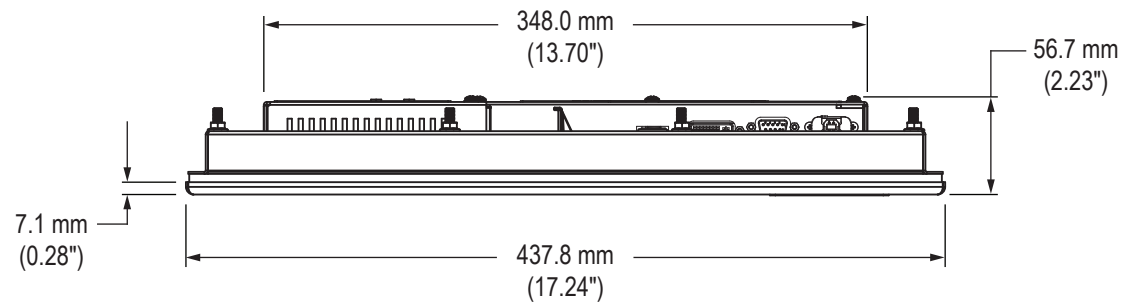

Front View

Side View

Rear View

Bottom View

Bottom View (showing Cable Connections)

Mounting Diagram

Cutout Dimensions

VB-1517-01 Accessory Mounting Bracket

Rear View

Bottom View