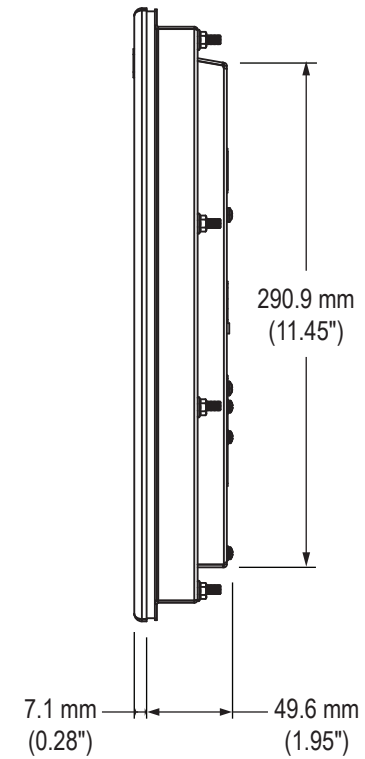

Front View

Side View

Rear View

Bottom View

Bottom View (showing Cable Connections)

Mounting Diagram

Cutout Dimensions

VB-1517-01 Accessory Mounting Bracket

Rear View

Bottom View