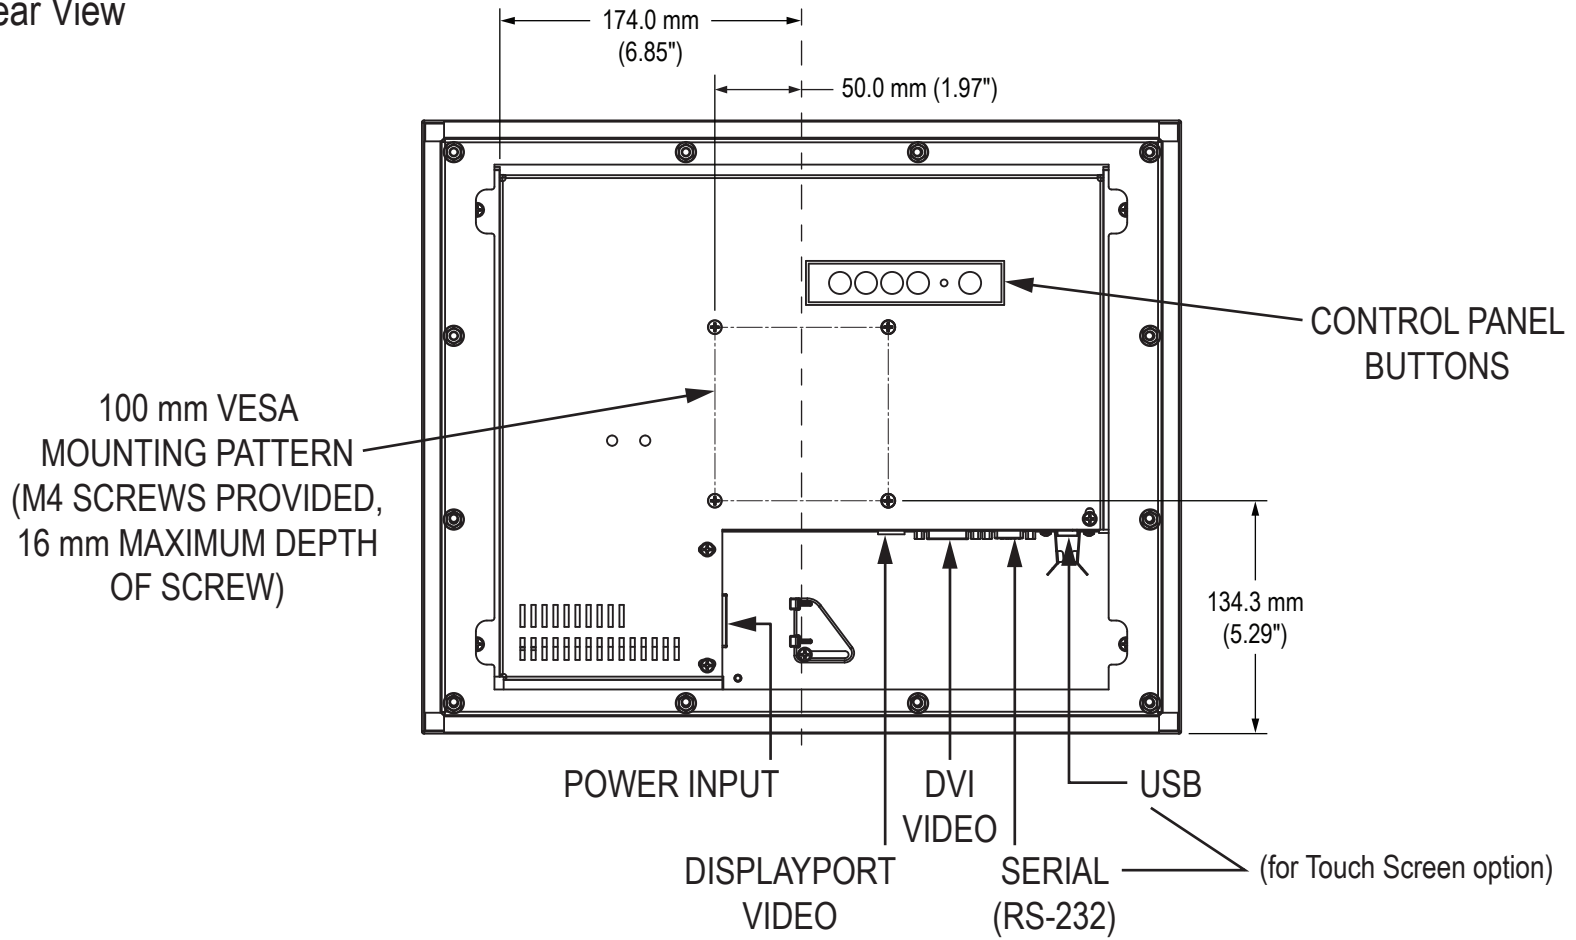

Front View

Side View

Rear View

Bottom View

Bottom View (showing Cable Connections)

Mounting Diagram

Cutout Dimensions

VB-1517-01 Accessory Mounting Bracket

Rear View

Bottom View