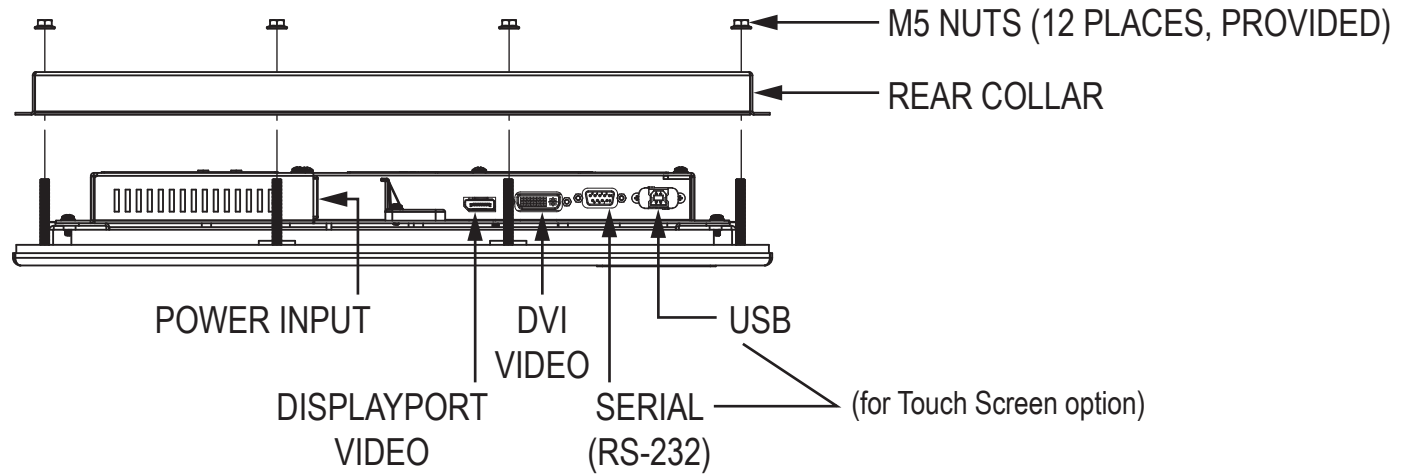

Front View

Side View

Rear View

Bottom View

Bottom View (showing Cable Connections)

Mounting Diagram

Cutout Dimensions

VB-1517-01 Accessory Mounting Bracket

Rear View

Bottom View