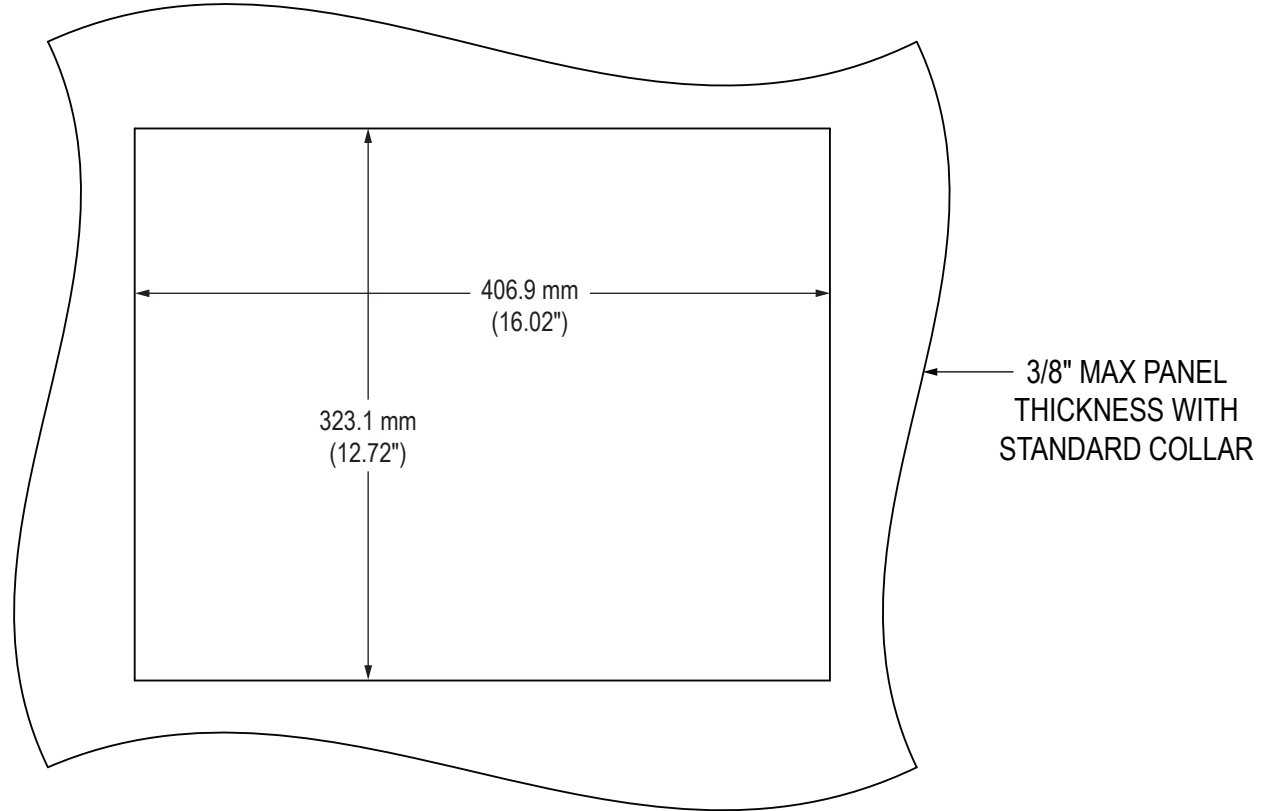

Front View

Side View

Rear View

Bottom View

Bottom View (showing Cable Connections)

Mounting Diagram

Cutout Dimensions

VB-1517-01 Accessory Mounting Bracket

Rear View

Bottom View