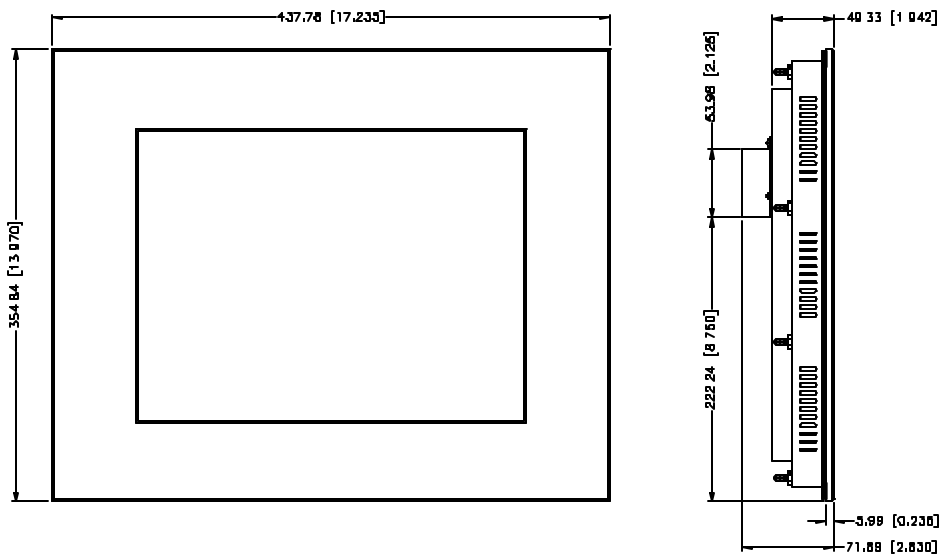

Drawings

HIS ML15 Industrial LCD Monitor

Enclosure Mounting Diagram

Front and Side Views

Bottom View

Rear View

Rear View (showing Cutout Dimensions)