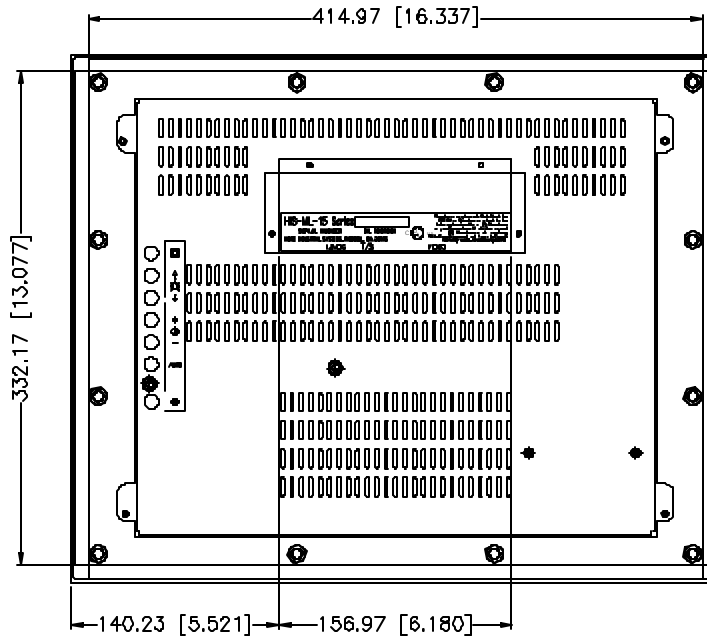

Drawings

HIS ML15 Industrial LCD Monitor

Enclosure Mounting Diagram

Front and Side Views

Bottom View

Rear View

Rear View (showing Cutout Dimensions)